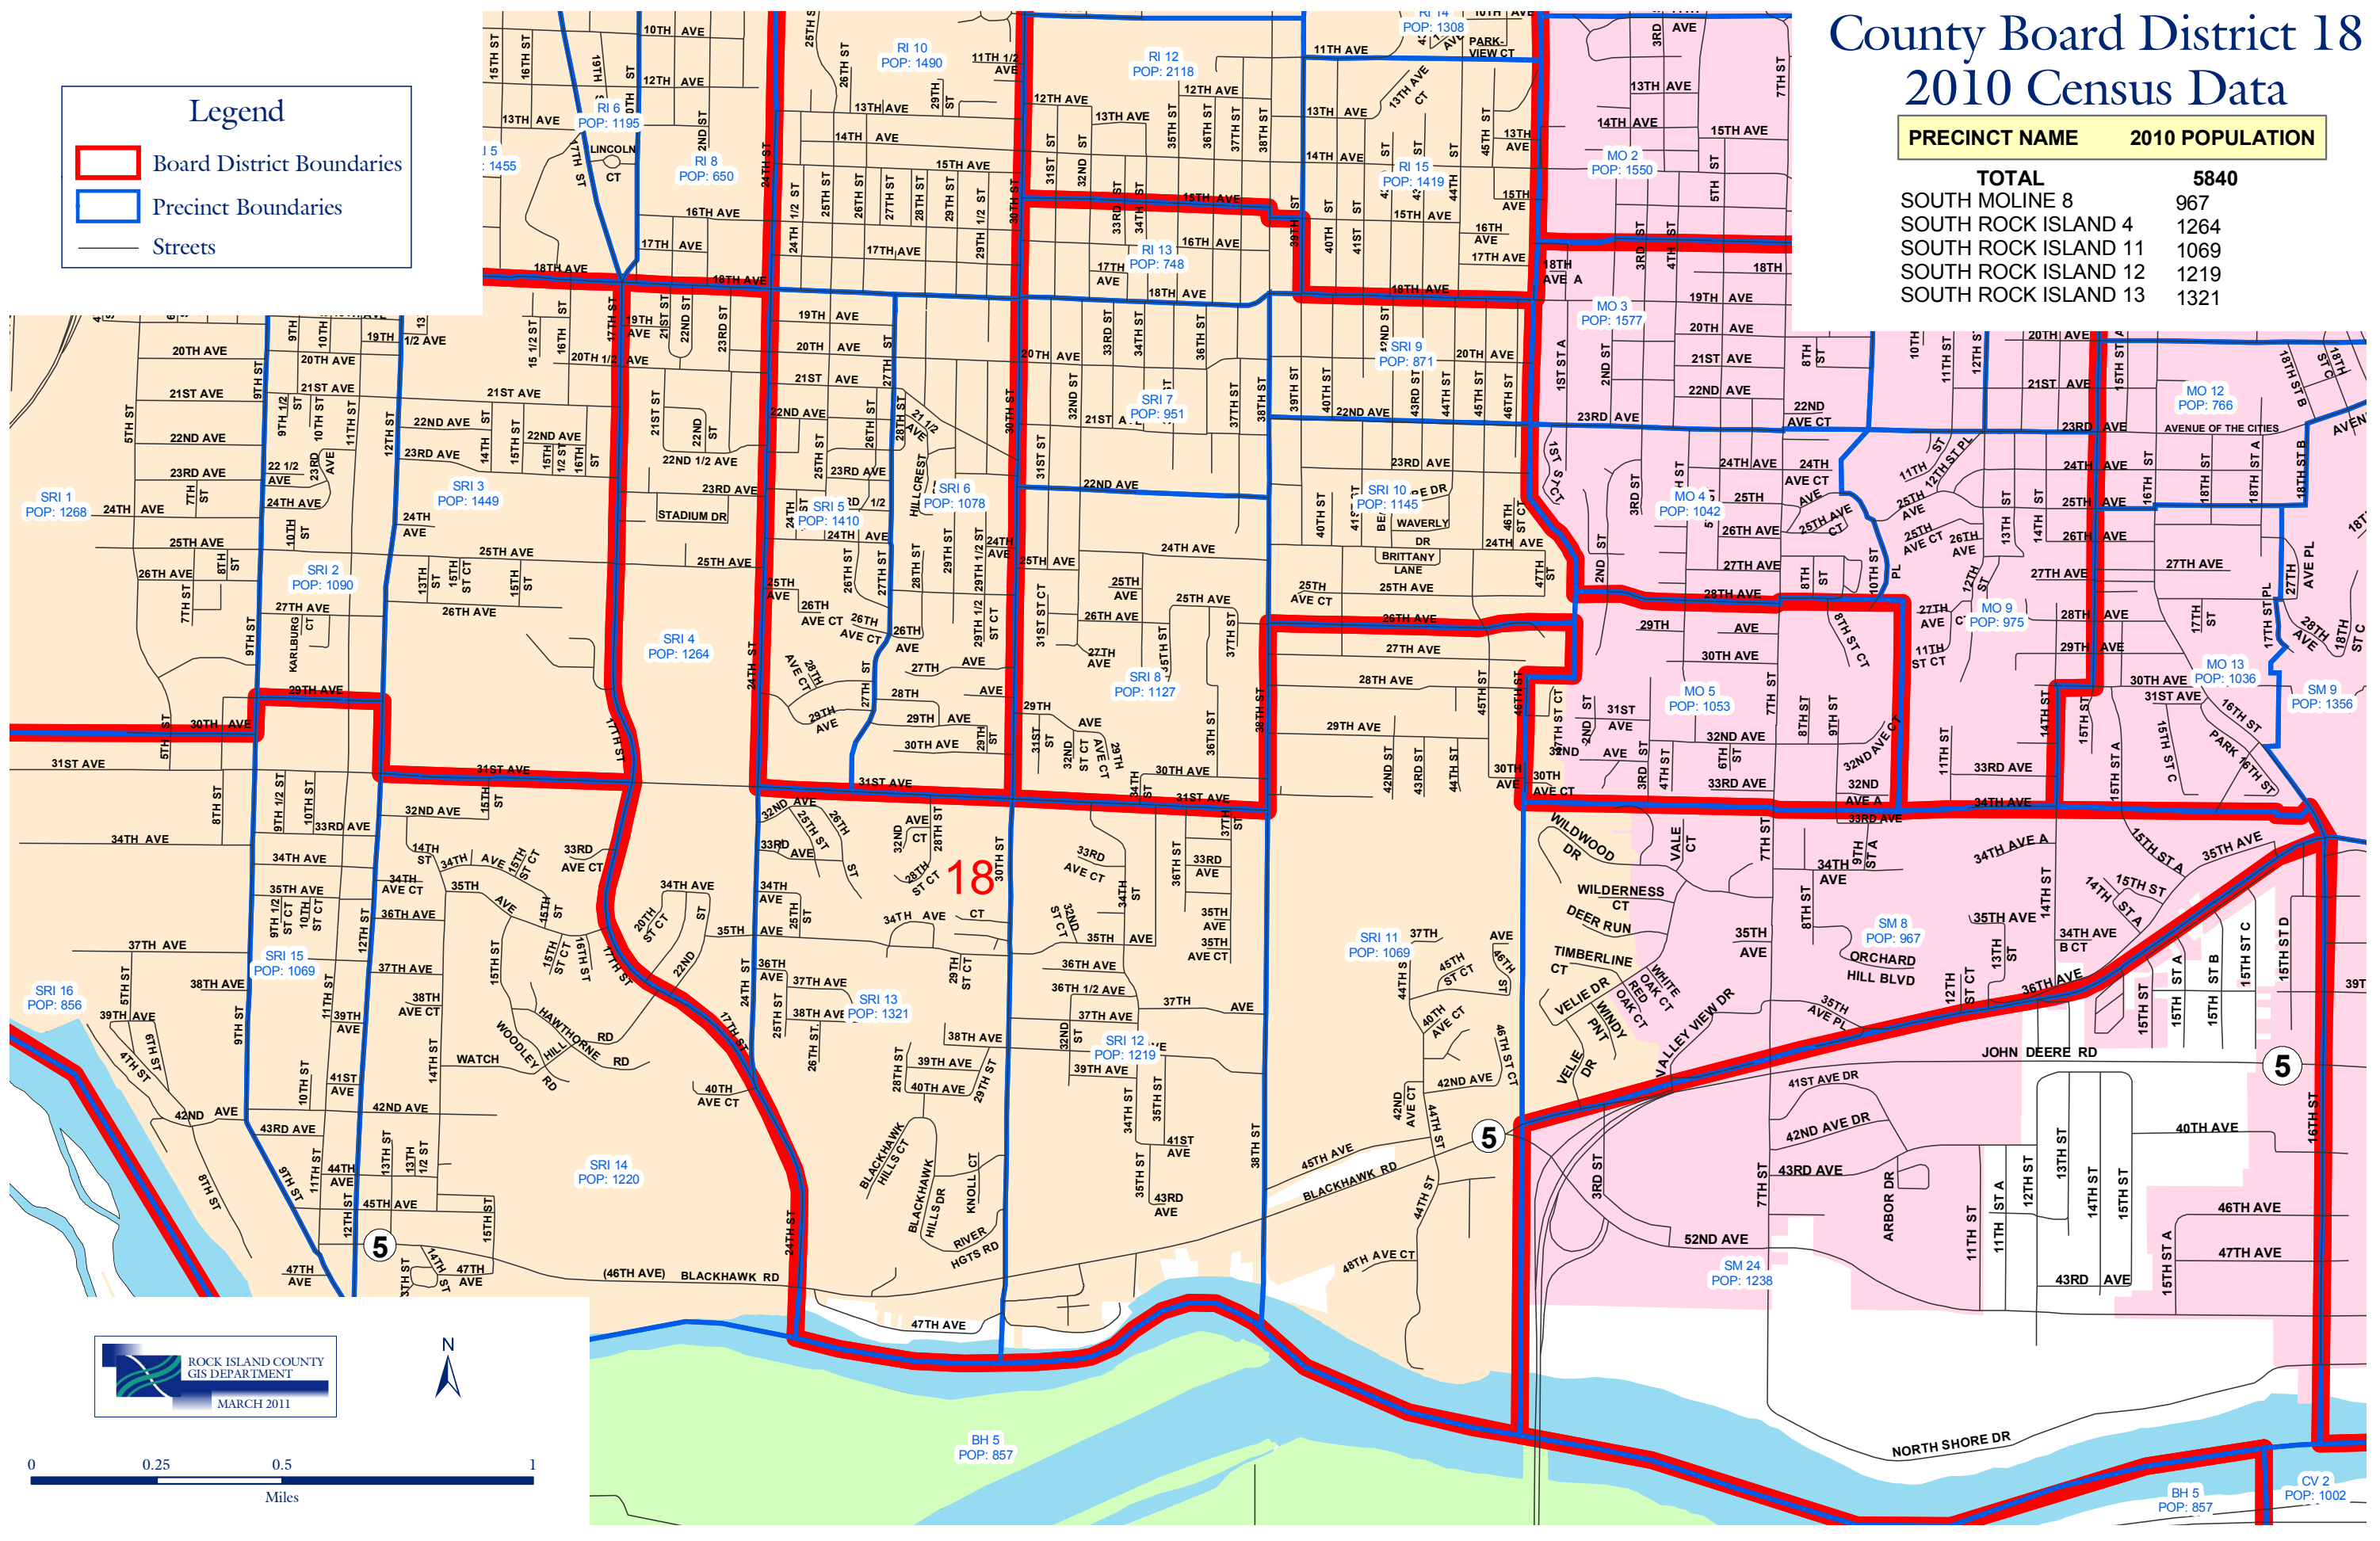

County Board District 18

2010 Census Data

PRECINCT NAME 2010 POPULATION

TOTAL	5840
SOUTH MOLINE 8	967
SOUTH ROCK ISLAND 4	1264
SOUTH ROCK ISLAND 11	1069
SOUTH ROCK ISLAND 12	1219
SOUTH ROCK ISLAND 13	1321

Legend

- Board District Boundaries
- Precinct Boundaries
- Streets

ROCK ISLAND COUNTY GIS DEPARTMENT
MARCH 2011

BH 5 POP: 857

BH 5 POP: 857

CV 2 POP: 1002

18

5